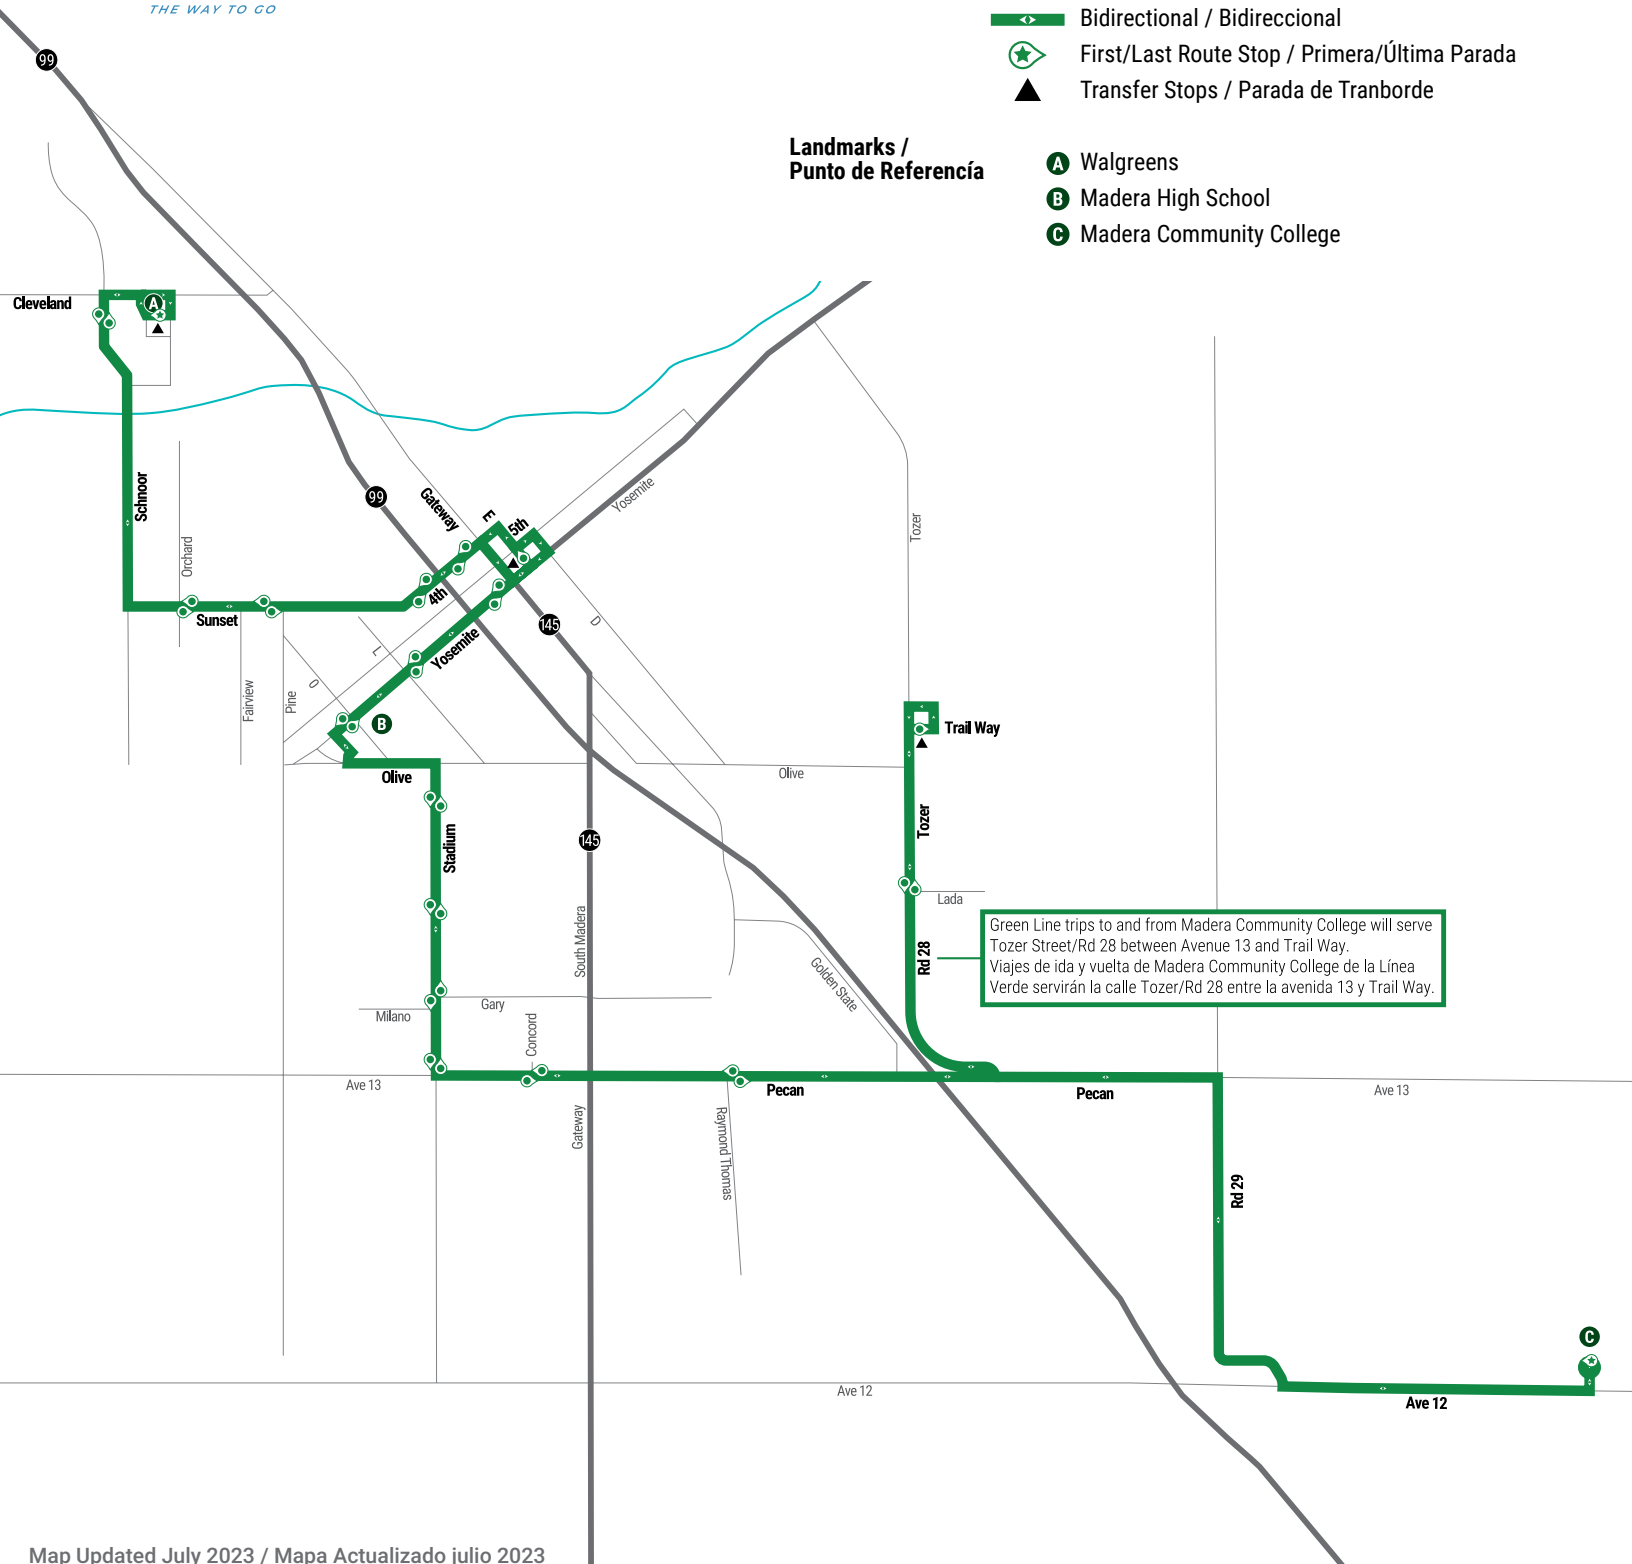

GREEN LINE ROUTE 3 ● LÍNEA VERDE RUTA 3

Legend / Leyenda

- Green Line Route 3 / Línea Verde Ruta 3
- Highway / Carretera
- City Streets / Calles
- Fresno River / Río Fresno
- One-way / Un Sentido
- ↔ Bidirectional / Bidireccional
- ★ First/Last Route Stop / Primera/Última Parada
- ▲ Transfer Stops / Parada de Tranborde

Landmarks / Punto de Referencia

- A Walgreens
- B Madera High School
- C Madera Community College

Map Updated July 2023 / Mapa Actualizado julio 2023

Quick Jump
Brinca Rápida

ALL LINES
SYSTEM MAP
TODAS LAS LÍNEAS
MAPA DEL SISTEMA

PURPLE LINE
ROUTE 1
LÍNEA MORAD
RUTA 1

ORANGE LINE
ROUTE 2
LÍNEA ANARANJADA
RUTA 2

BLUE LINE
ROUTE 4
LÍNEA AZUL
RUTA 4

**GREEN LINE (ROUTE 3)
WEEKDAY SCHEDULE**

INBOUND TO MADERA COMMUNITY COLLEGE					OUTBOUND TO WALGREENS			
Walgreens	Intermodal Center Bus Station	Stadium Road at Madison Elementary School	Madera County Department of Corrections	Madera Community College	Madera Community College	Madera County Department of Corrections	Intermodal Center Bus Station	Walgreens
7:15	7:31	7:40	7:51	8:04	8:15	8:27	8:48	9:04
8:15	8:31	8:40	8:51	9:04	9:15	9:27	9:48	10:04
9:15	9:31	9:40	9:51	10:04	10:15	10:27	10:48	11:04
10:15	10:31	10:40	10:51	11:04	11:15	11:27	11:48	12:04
11:15	11:31	11:40	11:51	12:04	12:15	12:27	12:48	13:04
12:15	12:31	12:40	12:51	13:04	13:15	13:27	13:48	14:04
13:15	13:31	13:40	13:51	14:04	14:15	14:27	14:48	15:04
14:15	14:31	14:40	14:51	15:04	15:15	15:27	15:48	16:04
15:15	15:31	15:40	15:51	16:04	16:15	16:27	16:48	17:04
16:15	16:31	16:40	16:51	17:04	17:15	17:27	17:48	18:04
17:15	17:31	17:40	17:51	18:04	18:15	18:27	18:48	19:04