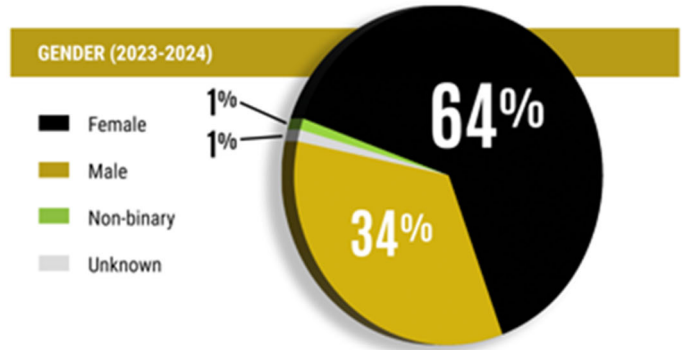

MADERA COMMUNITY COLLEGE

MCC Fact Sheet 2023-2024

“Empowering our students to succeed in an ever-changing world.”

“Madera Community College builds effective partnerships, strengthens communities, and transforms lives.”

AGE (2023-2024)	PERCENTAGE
19 or less	44%
20-24	26%
25-29	11%
30-34	7%
35-39	5%
40-49	5%
50+	2%

Madera Community College Pathways: Arts & Languages, Business & Information Systems, Health & STEM, People & Society, and Technical Careers & Trade.