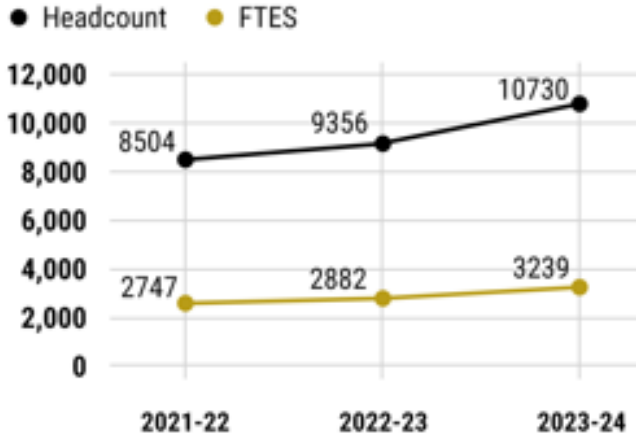

MADERA COMMUNITY COLLEGE

MCC Fact Sheet 2023-2024

“Empowering our students to succeed in an ever-changing world.”

“Madera Community College builds effective partnerships, strengthens communities, and transforms lives.”

AGE (2023-2024)	PERCENTAGE
19 or less	44%
20-24	26%
25-29	11%
30-34	7%
35-39	5%
40-49	5%
50+	2%

Madera Community College Pathways: Arts & Languages, Business & Information Systems, Health & STEM, People & Society, and Technical Careers & Trade.