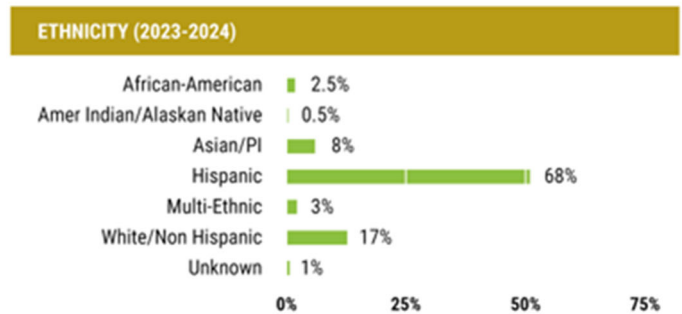

MADERA COMMUNITY COLLEGE

MCC Fact Sheet 2023-2024

“Empowering our students to succeed in an ever-changing world.”

“Madera Community College builds effective partnerships, strengthens communities, and transforms lives.”

AGE (2023-2024)	PERCENTAGE
19 or less	44%
20-24	26%
25-29	11%
30-34	7%
35-39	5%
40-49	5%
50+	2%

Madera Community College Pathways: Arts & Languages, Business & Information Systems, Health & STEM, People & Society, and Technical Careers & Trade.